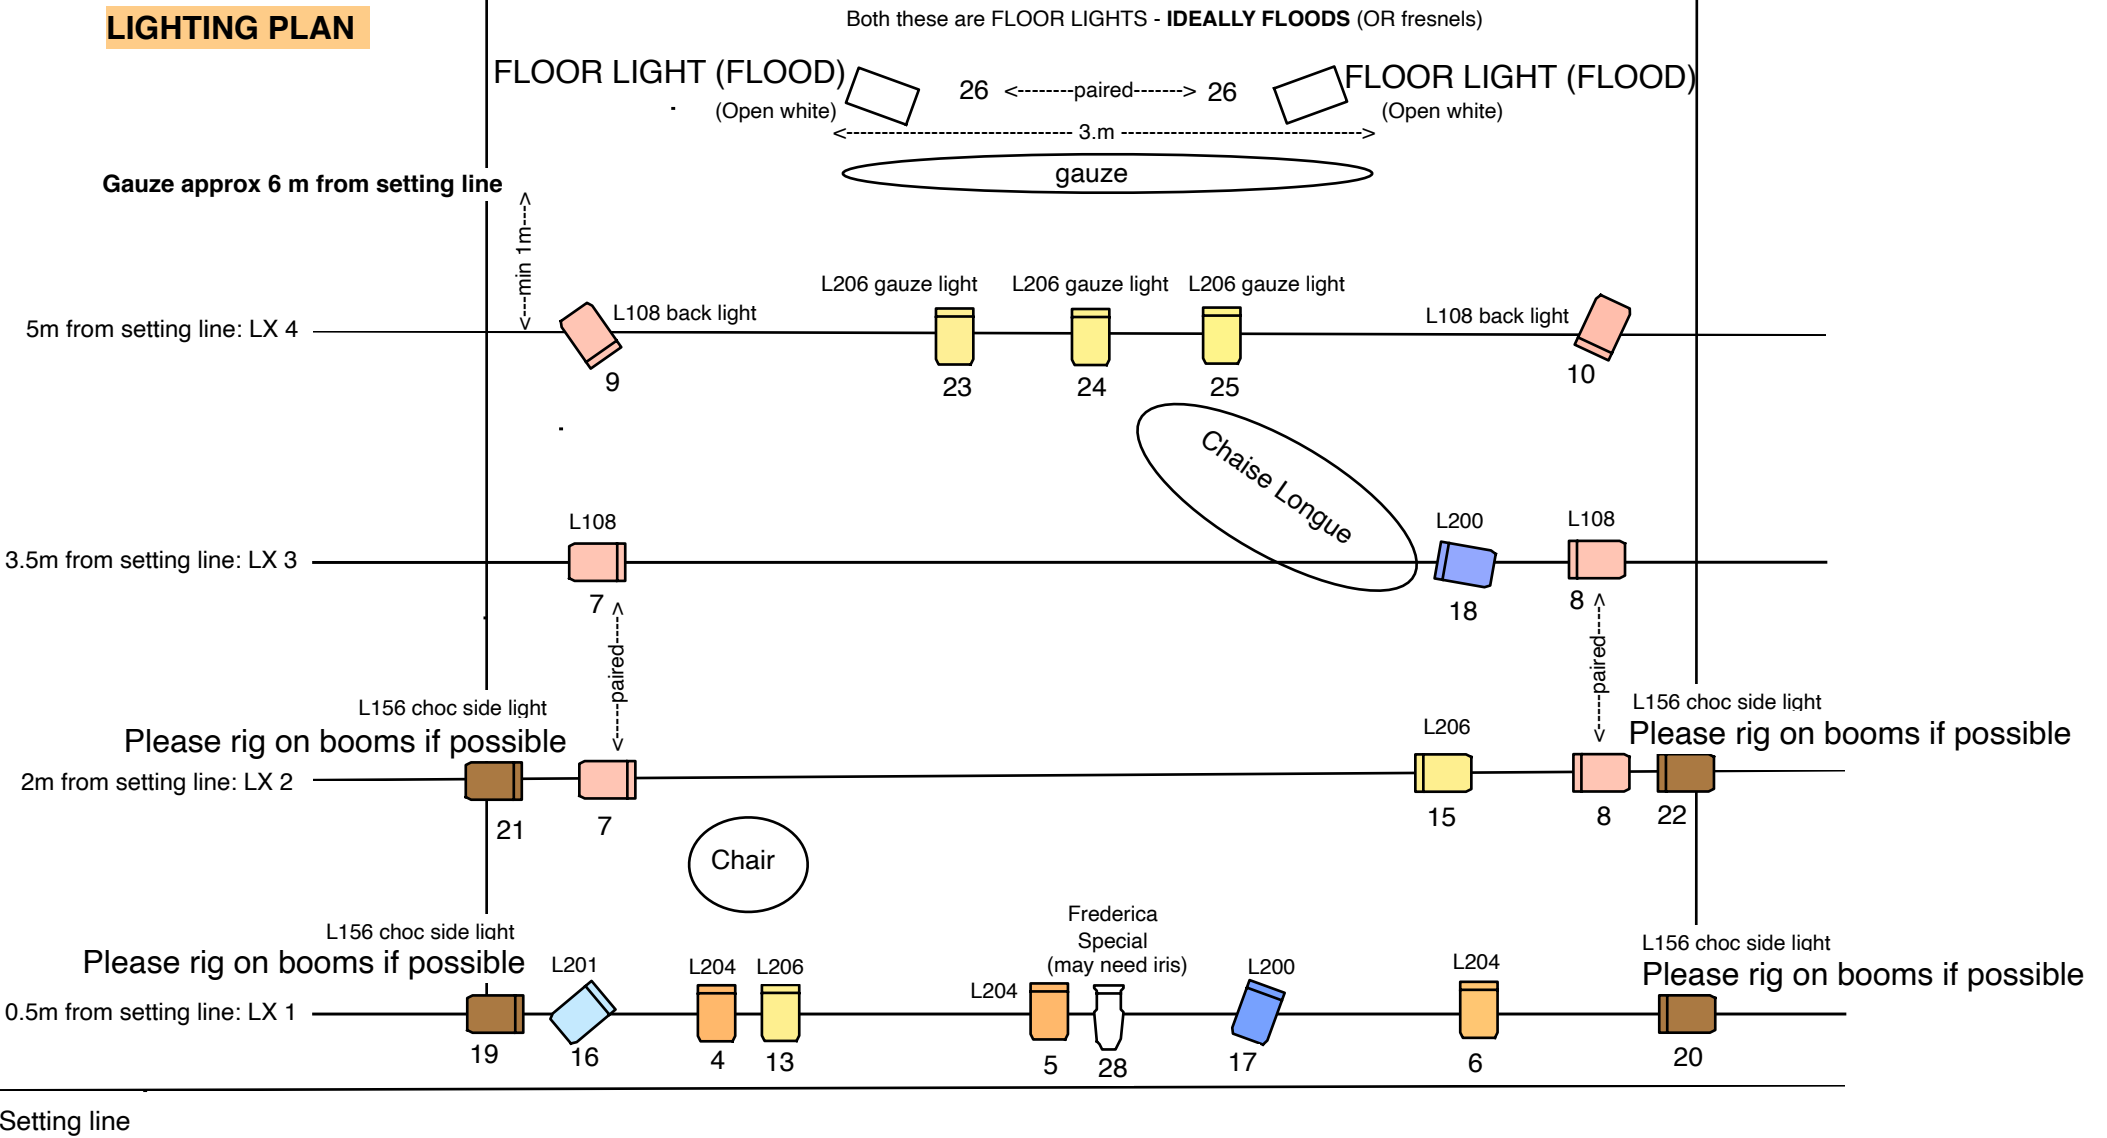

## LIGHTING PLAN

FOH

Please note: Channels 1-3 and 11-12 and perhaps 27-28 to have R119 frost

Profile

Houselights are on channel 512

Fresnel

NB Channel 14 is not used

Flood